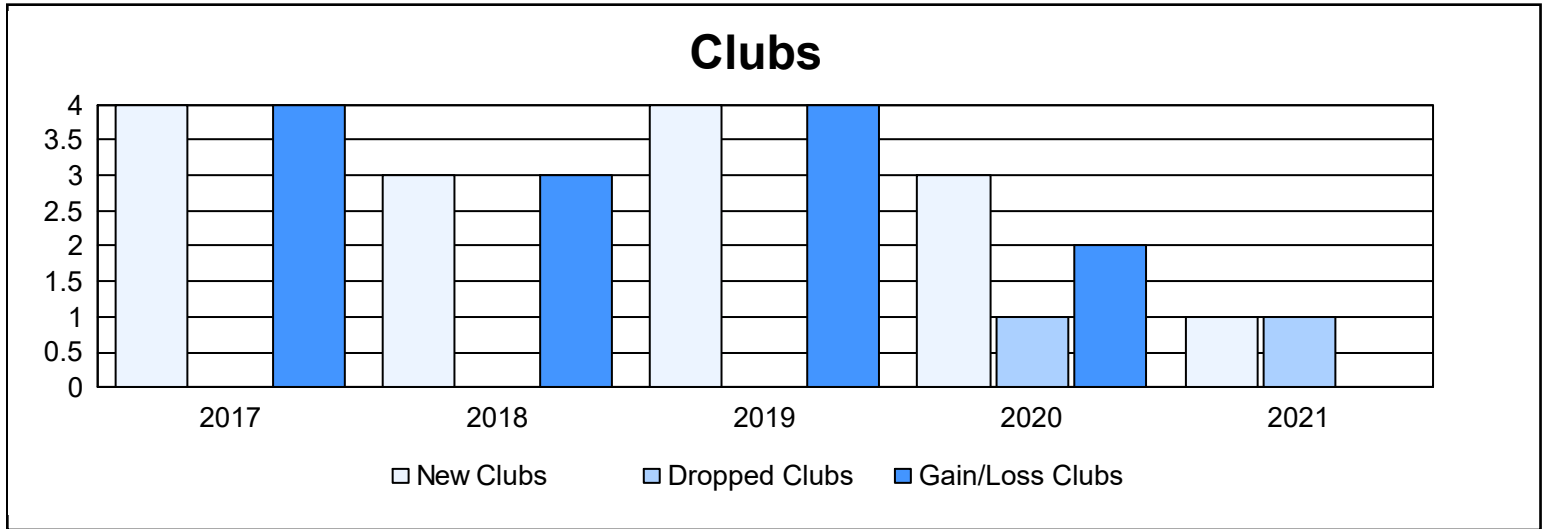

Year	New Clubs	Dropped Clubs	Gain/ Loss Clubs	New Members	Charter Members	Reinstate Members	Transfer Members	Total Member Added	Total Members Dropped	Gain/ Loss Members
2016-2017	4	0	4	158	96	5	3	262	125	137
2017-2018	3	0	3	176	68	3	0	247	147	100
2018-2019	4	0	4	112	100	2	6	220	186	34
2019-2020	3	1	2	65	93	11	1	170	220	-50
2020-2021	1	1	0	251	44	39	13	347	199	148
<b>Average</b>	<b>3</b>	<b>0</b>	<b>3</b>	<b>152</b>	<b>80</b>	<b>12</b>	<b>5</b>	<b>249</b>	<b>175</b>	<b>74</b>

### Membership Composition June 2021 Cumulative