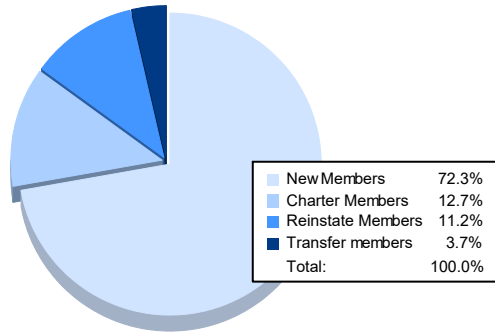

Year	New Clubs	Dropped Clubs	Gain/ Loss Clubs	New Members	Charter Members	Reinstate Members	Transfer Members	Total Member Added	Total Members Dropped	Gain/ Loss Members
2016-2017	4	0	4	158	96	5	3	262	125	137
2017-2018	3	0	3	176	68	3	0	247	147	100
2018-2019	4	0	4	112	100	2	6	220	186	34
2019-2020	3	1	2	65	93	11	1	170	220	-50
2020-2021	1	1	0	251	44	39	13	347	199	148
<b>Average</b>	<b>3</b>	<b>0</b>	<b>3</b>	<b>152</b>	<b>80</b>	<b>12</b>	<b>5</b>	<b>249</b>	<b>175</b>	<b>74</b>

### Membership Composition June 2021 Cumulative