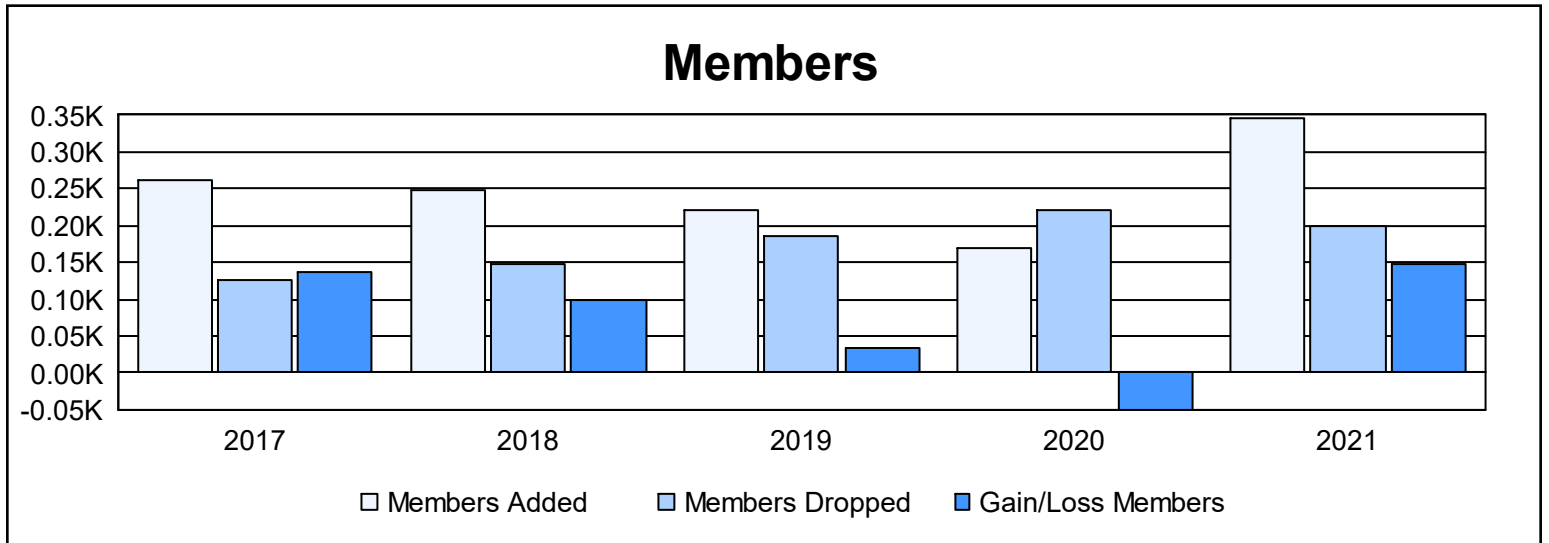

Year	New Clubs	Dropped Clubs	Gain/ Loss Clubs	New Members	Charter Members	Reinstate Members	Transfer Members	Total Member Added	Total Members Dropped	Gain/ Loss Members
2016-2017	4	0	4	158	96	5	3	262	125	137
2017-2018	3	0	3	176	68	3	0	247	147	100
2018-2019	4	0	4	112	100	2	6	220	186	34
2019-2020	3	1	2	65	93	11	1	170	220	-50
2020-2021	1	1	0	251	44	39	13	347	199	148
<b>Average</b>	<b>3</b>	<b>0</b>	<b>3</b>	<b>152</b>	<b>80</b>	<b>12</b>	<b>5</b>	<b>249</b>	<b>175</b>	<b>74</b>

### Membership Composition June 2021 Cumulative